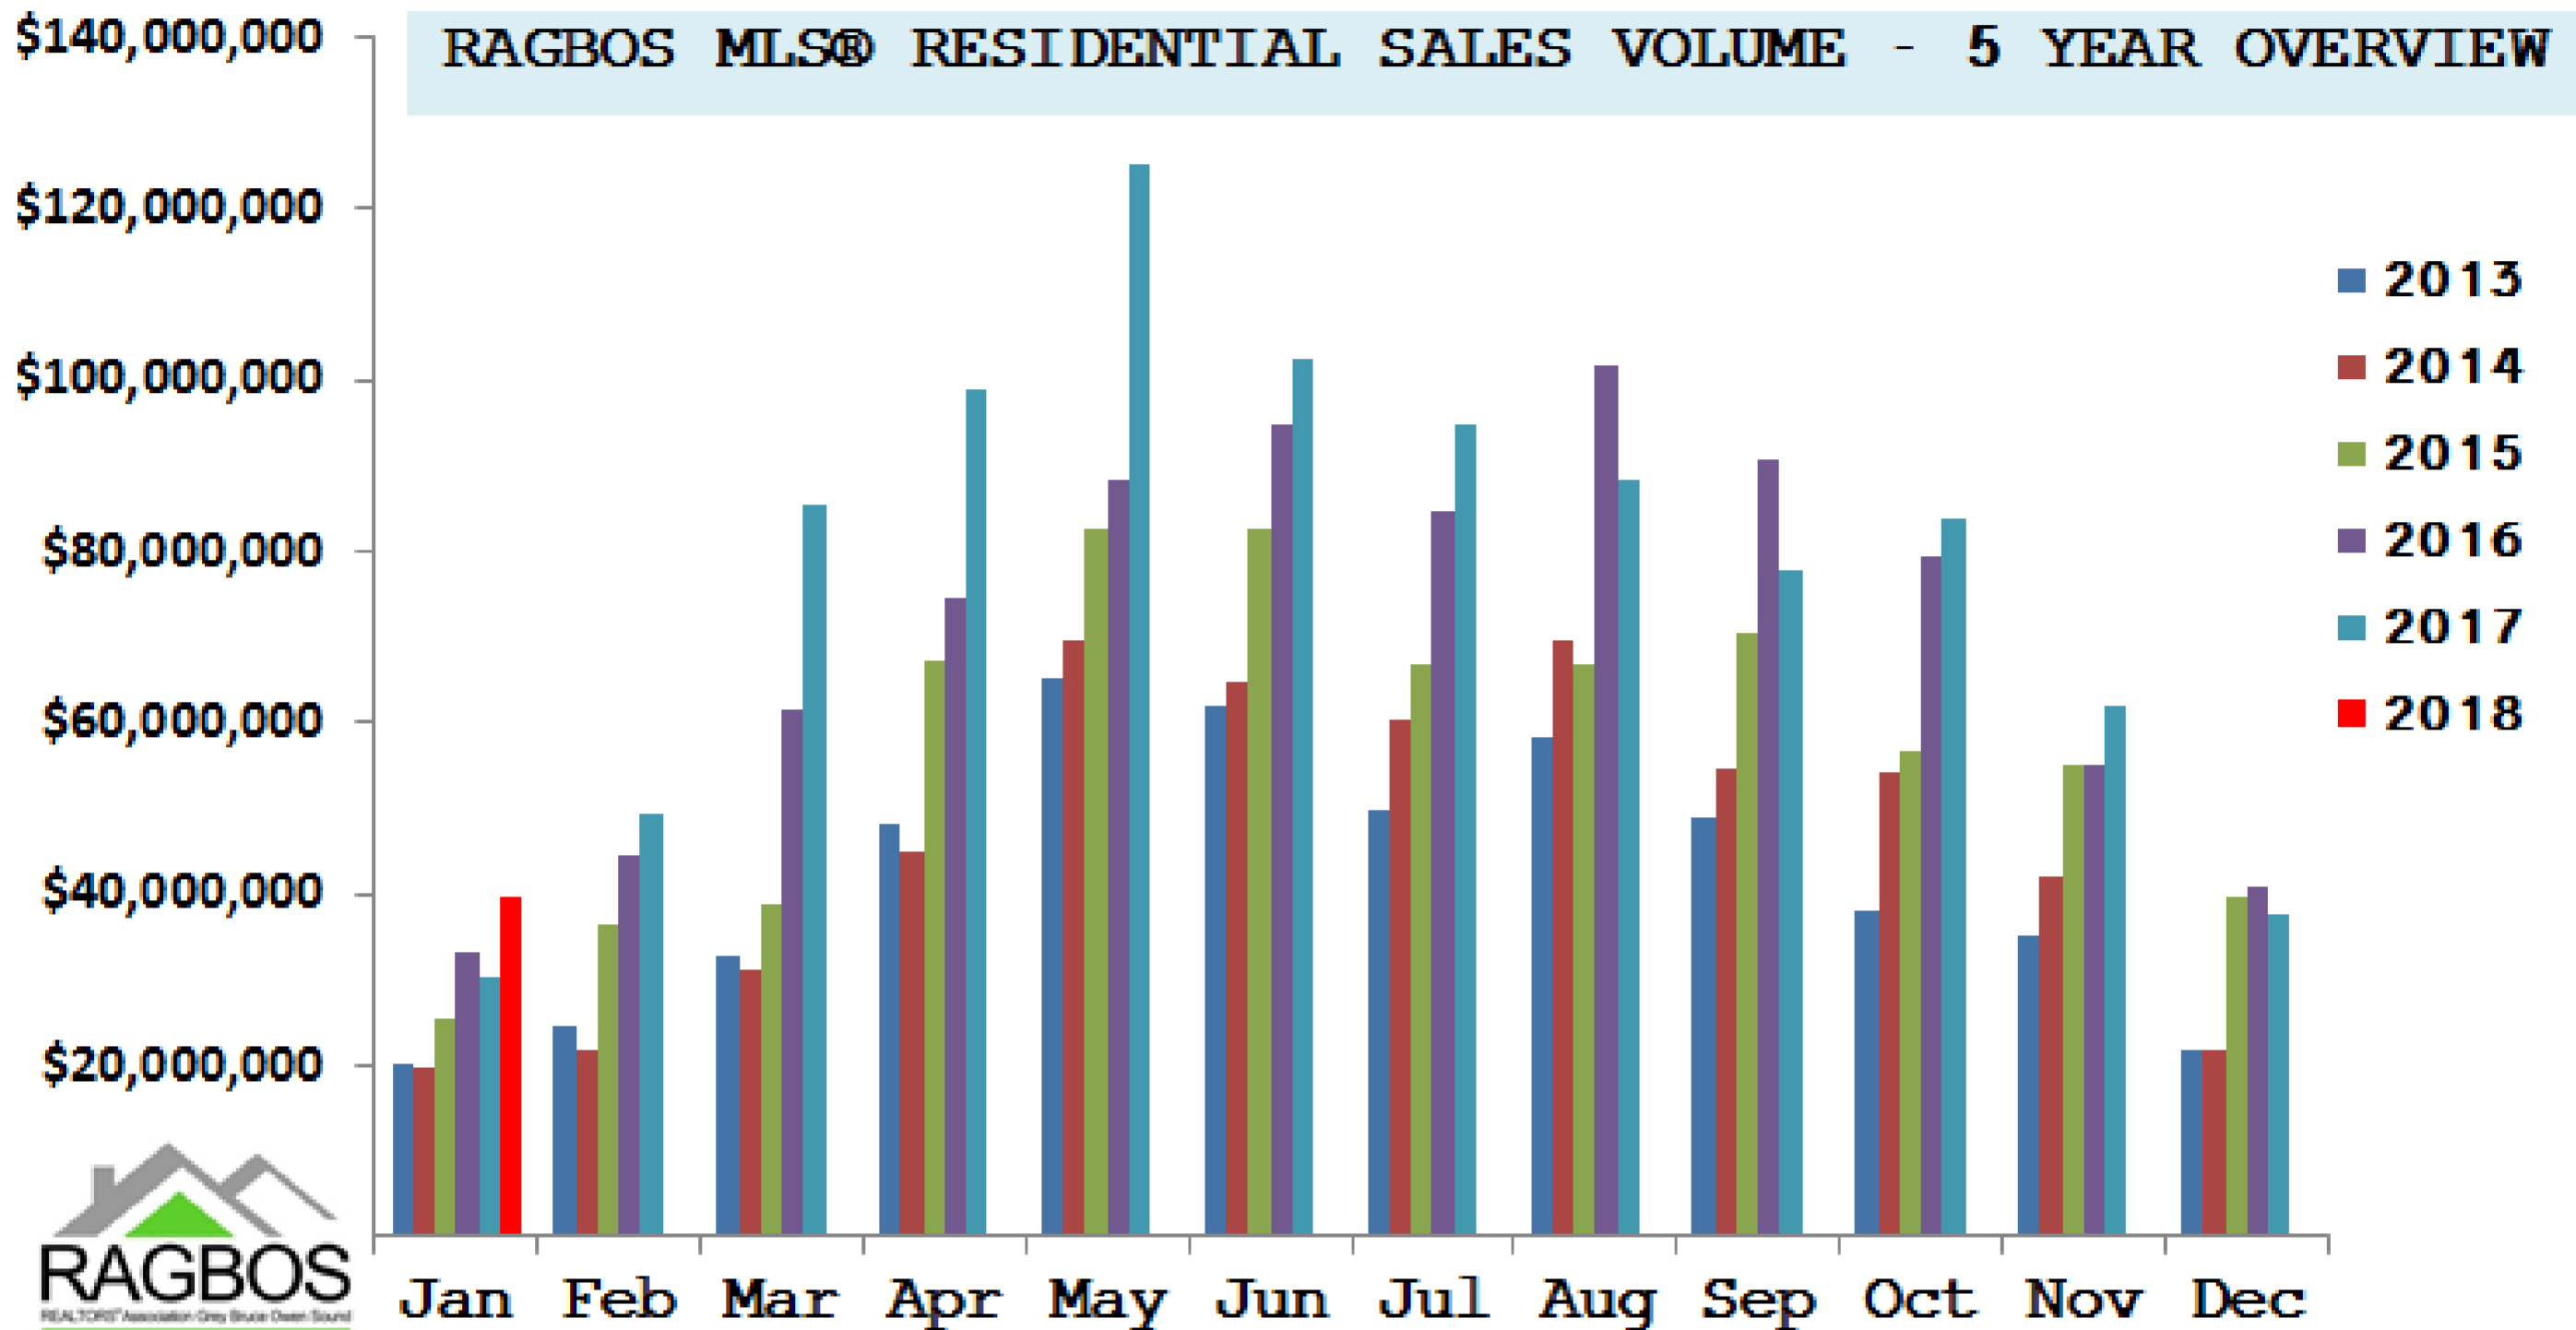

# 5 Year Comparison

## RAGBOS STATS - January 2018

\*\*Please be advised that the data collection methodology for statistics in our releases has changed (as of Dec. 2017) and historical revisions to the data have been applied. Data collection for reports prior to December 2017 was based solely on sales & listings from Members of RAGBOS. Data collection is now currently based on sales and listings in the Grey Bruce Owen Sound (and part of Wellington) regions and incorporates any historical revisions. This provides a more accurate representation of market trends in the region. Stats are reliable but not guaranteed.