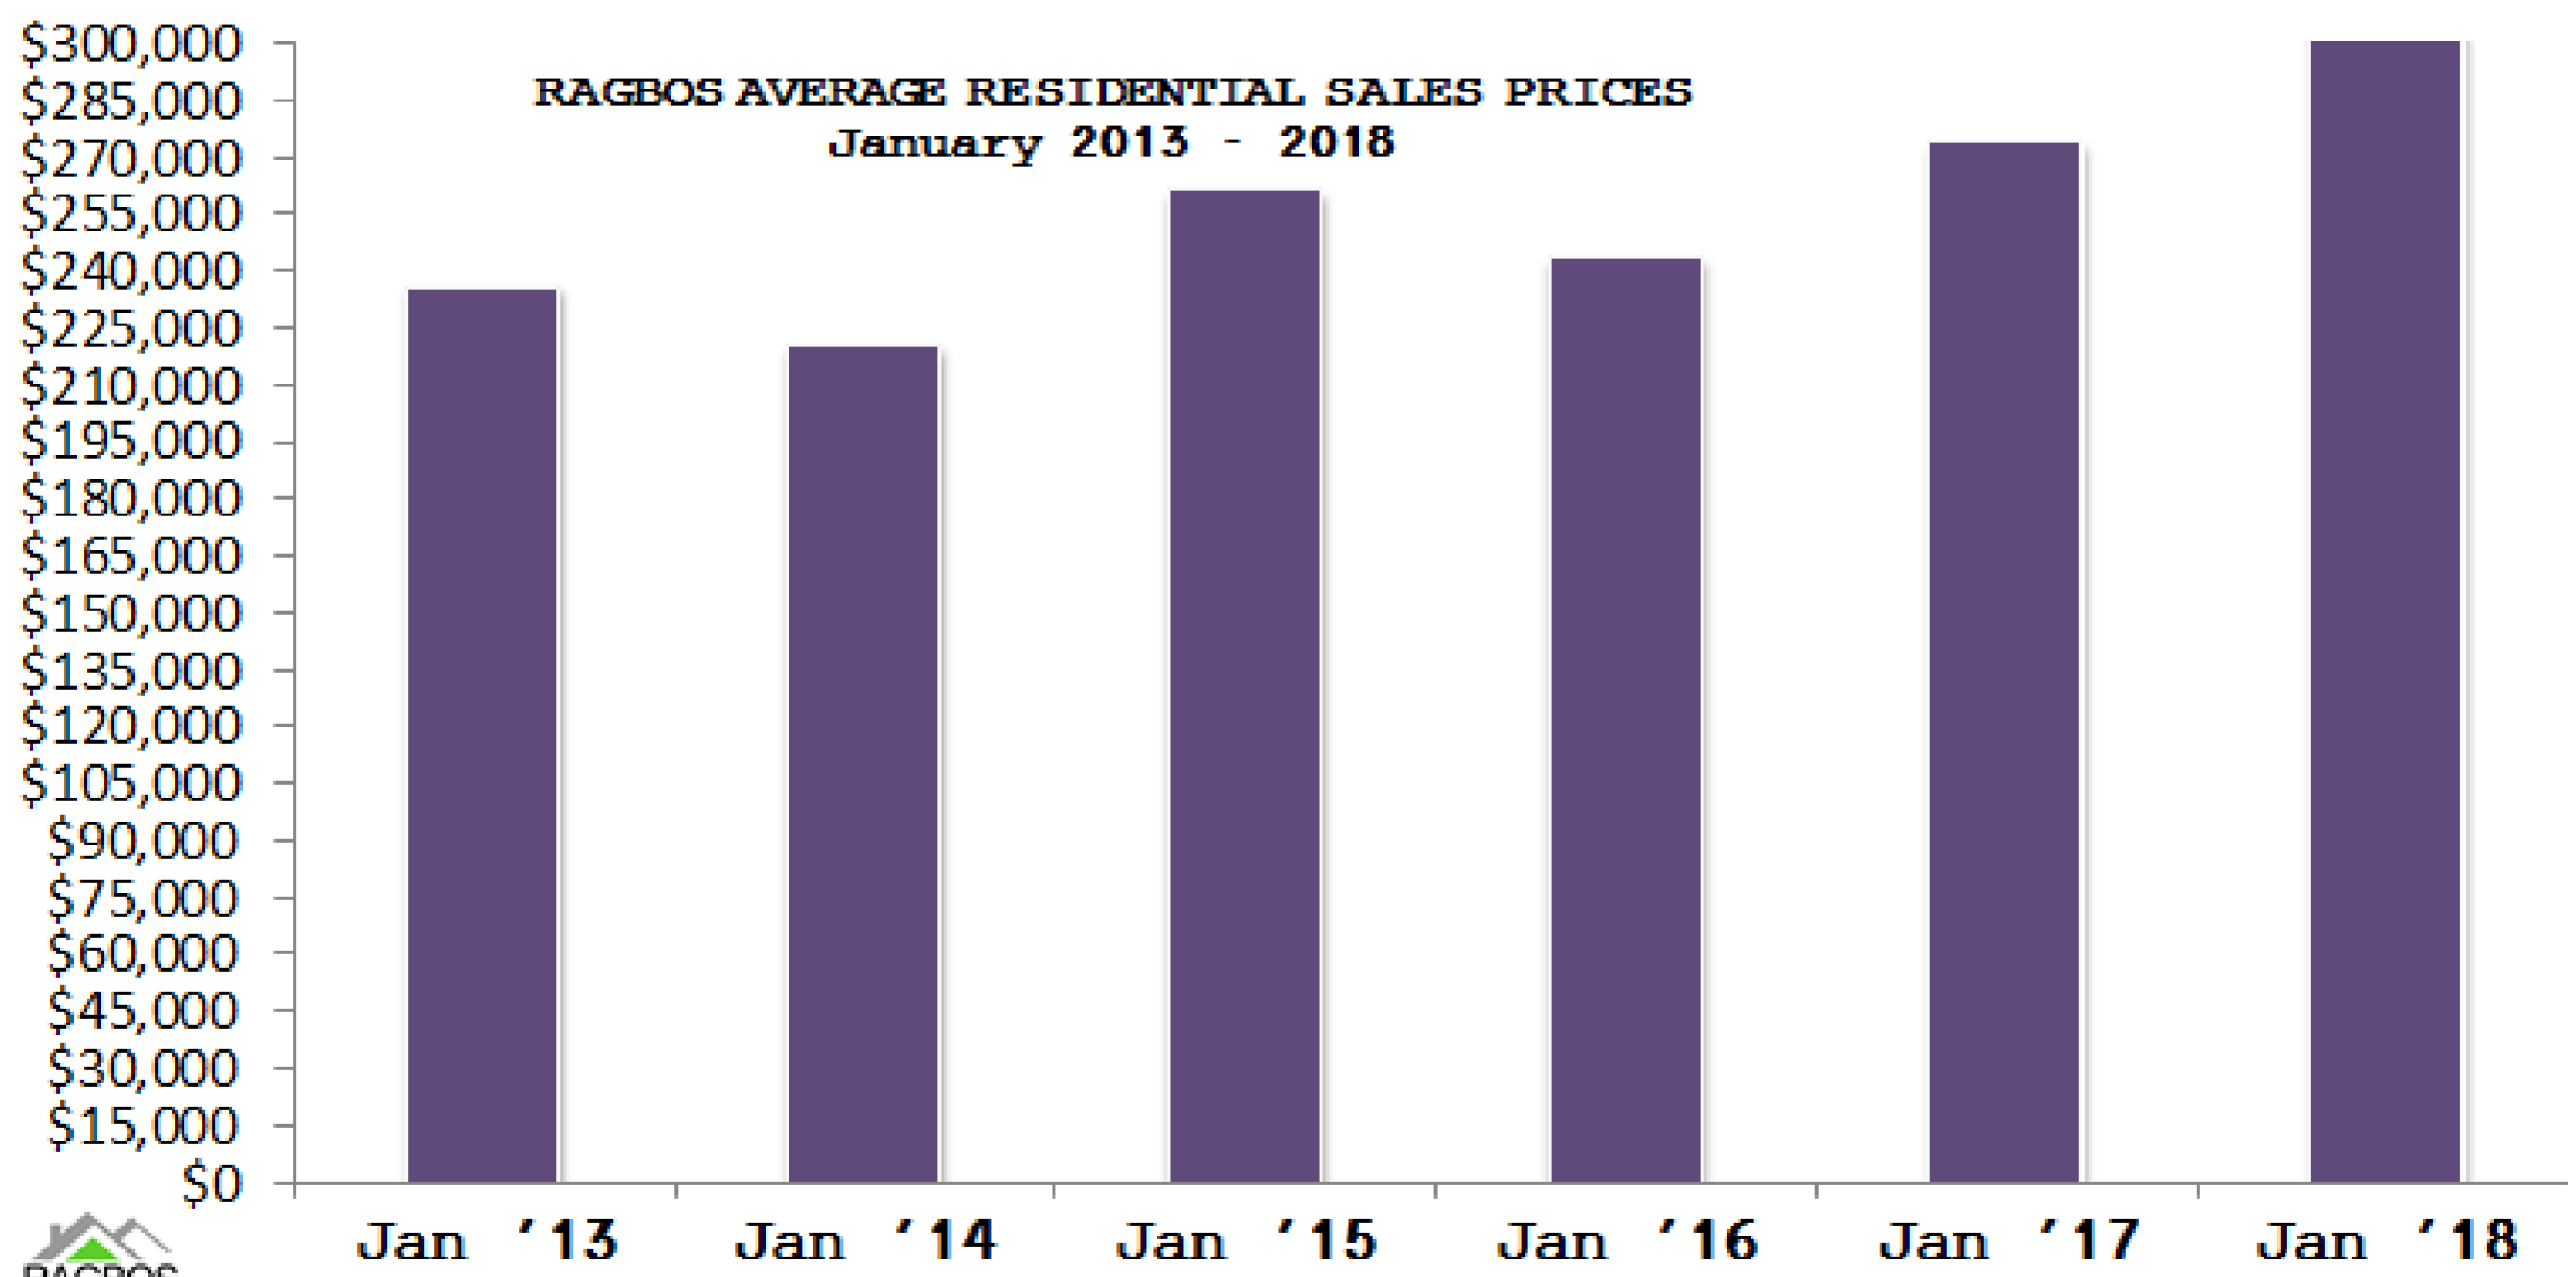

## RAGBOS STATS - January 2018

\*\*Please be advised that the data collection methodology for statistics in our releases has changed (as of Dec. 2017) and historical revisions to the data have been applied. Data collection for reports prior to December 2017 was based solely on sales & listings from Members of RAGBOS. Data collection is now currently based on sales and listings in the Grey Bruce Owen Sound (and part of Wellington) regions and incorporates any historical revisions. This provides a more accurate representation of market trends in the region. Stats are reliable but not guaranteed.