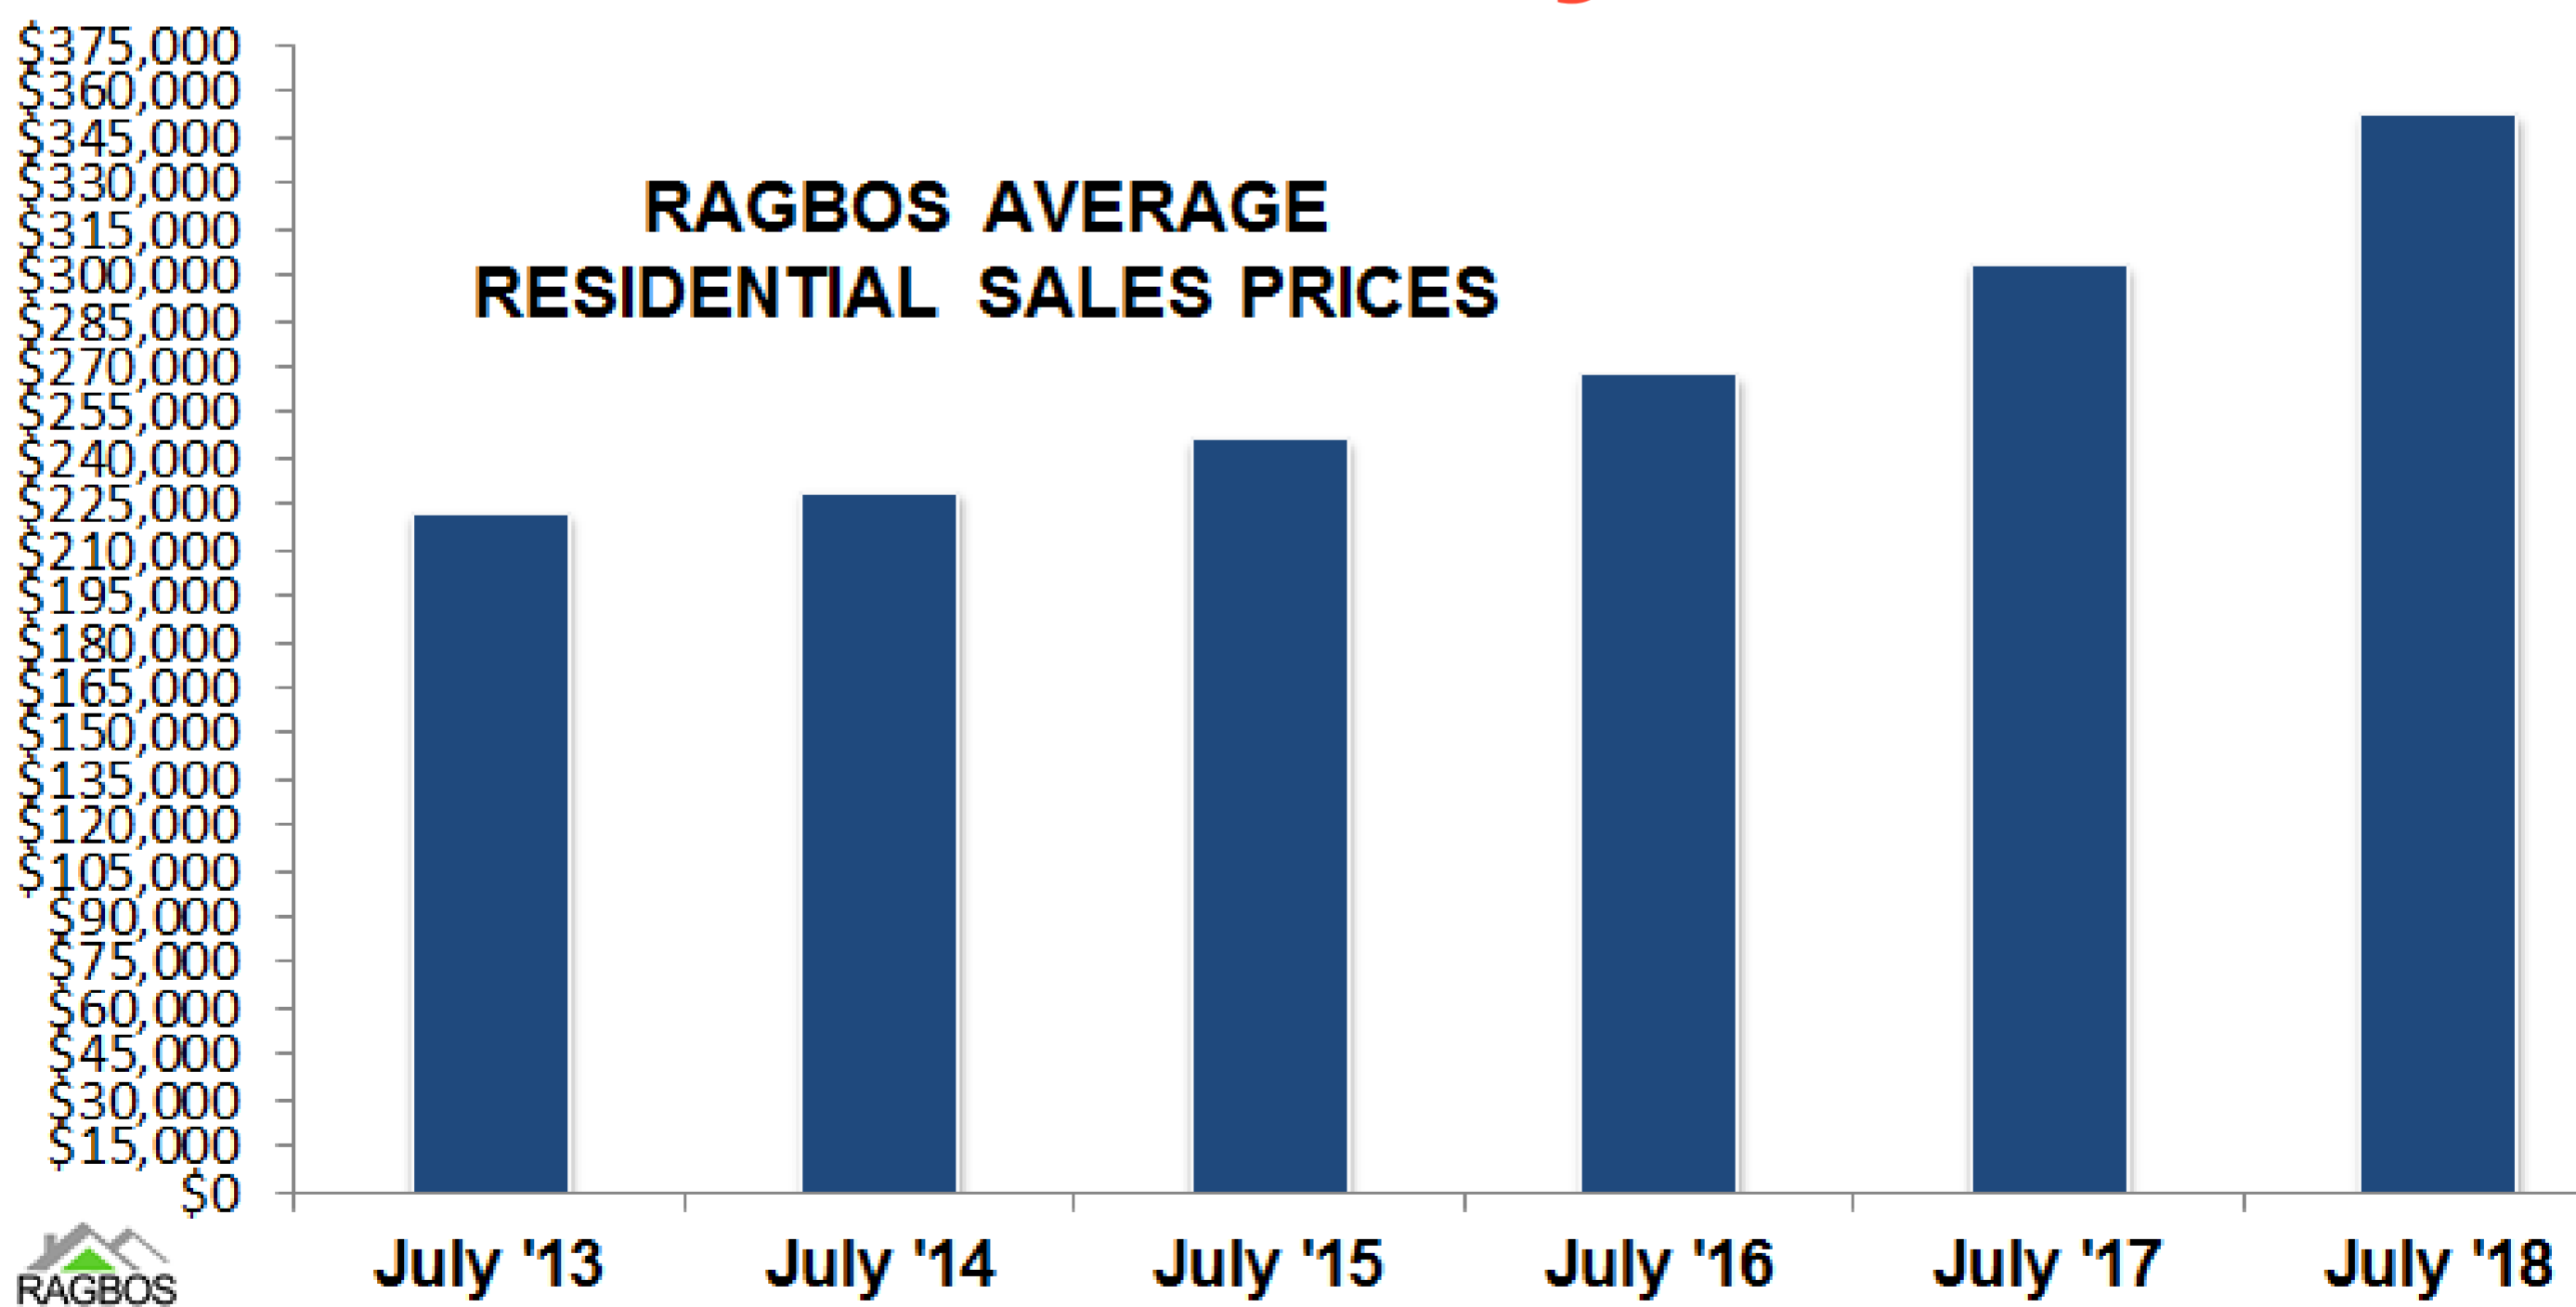

REALTORS® Association Grey Bruce Owen Sound

5 Year Comparison

RAGBOS STATS - JULY 2018

**Please be advised that the data collection methodology for statistics in our releases has changed (as of Dec. 2017) and historical revisions to the data have been applied. Data collection for reports prior to December 2017 was based solely on sales & listings from Members of RAGBOS. Data collection is now currently based on sales and listings in the Grey Bruce Owen Sound (and part of Wellington) regions and incorporates any historical revisions. This provides a more accurate representation of market trends in the region. Stats are reliable but not guaranteed.