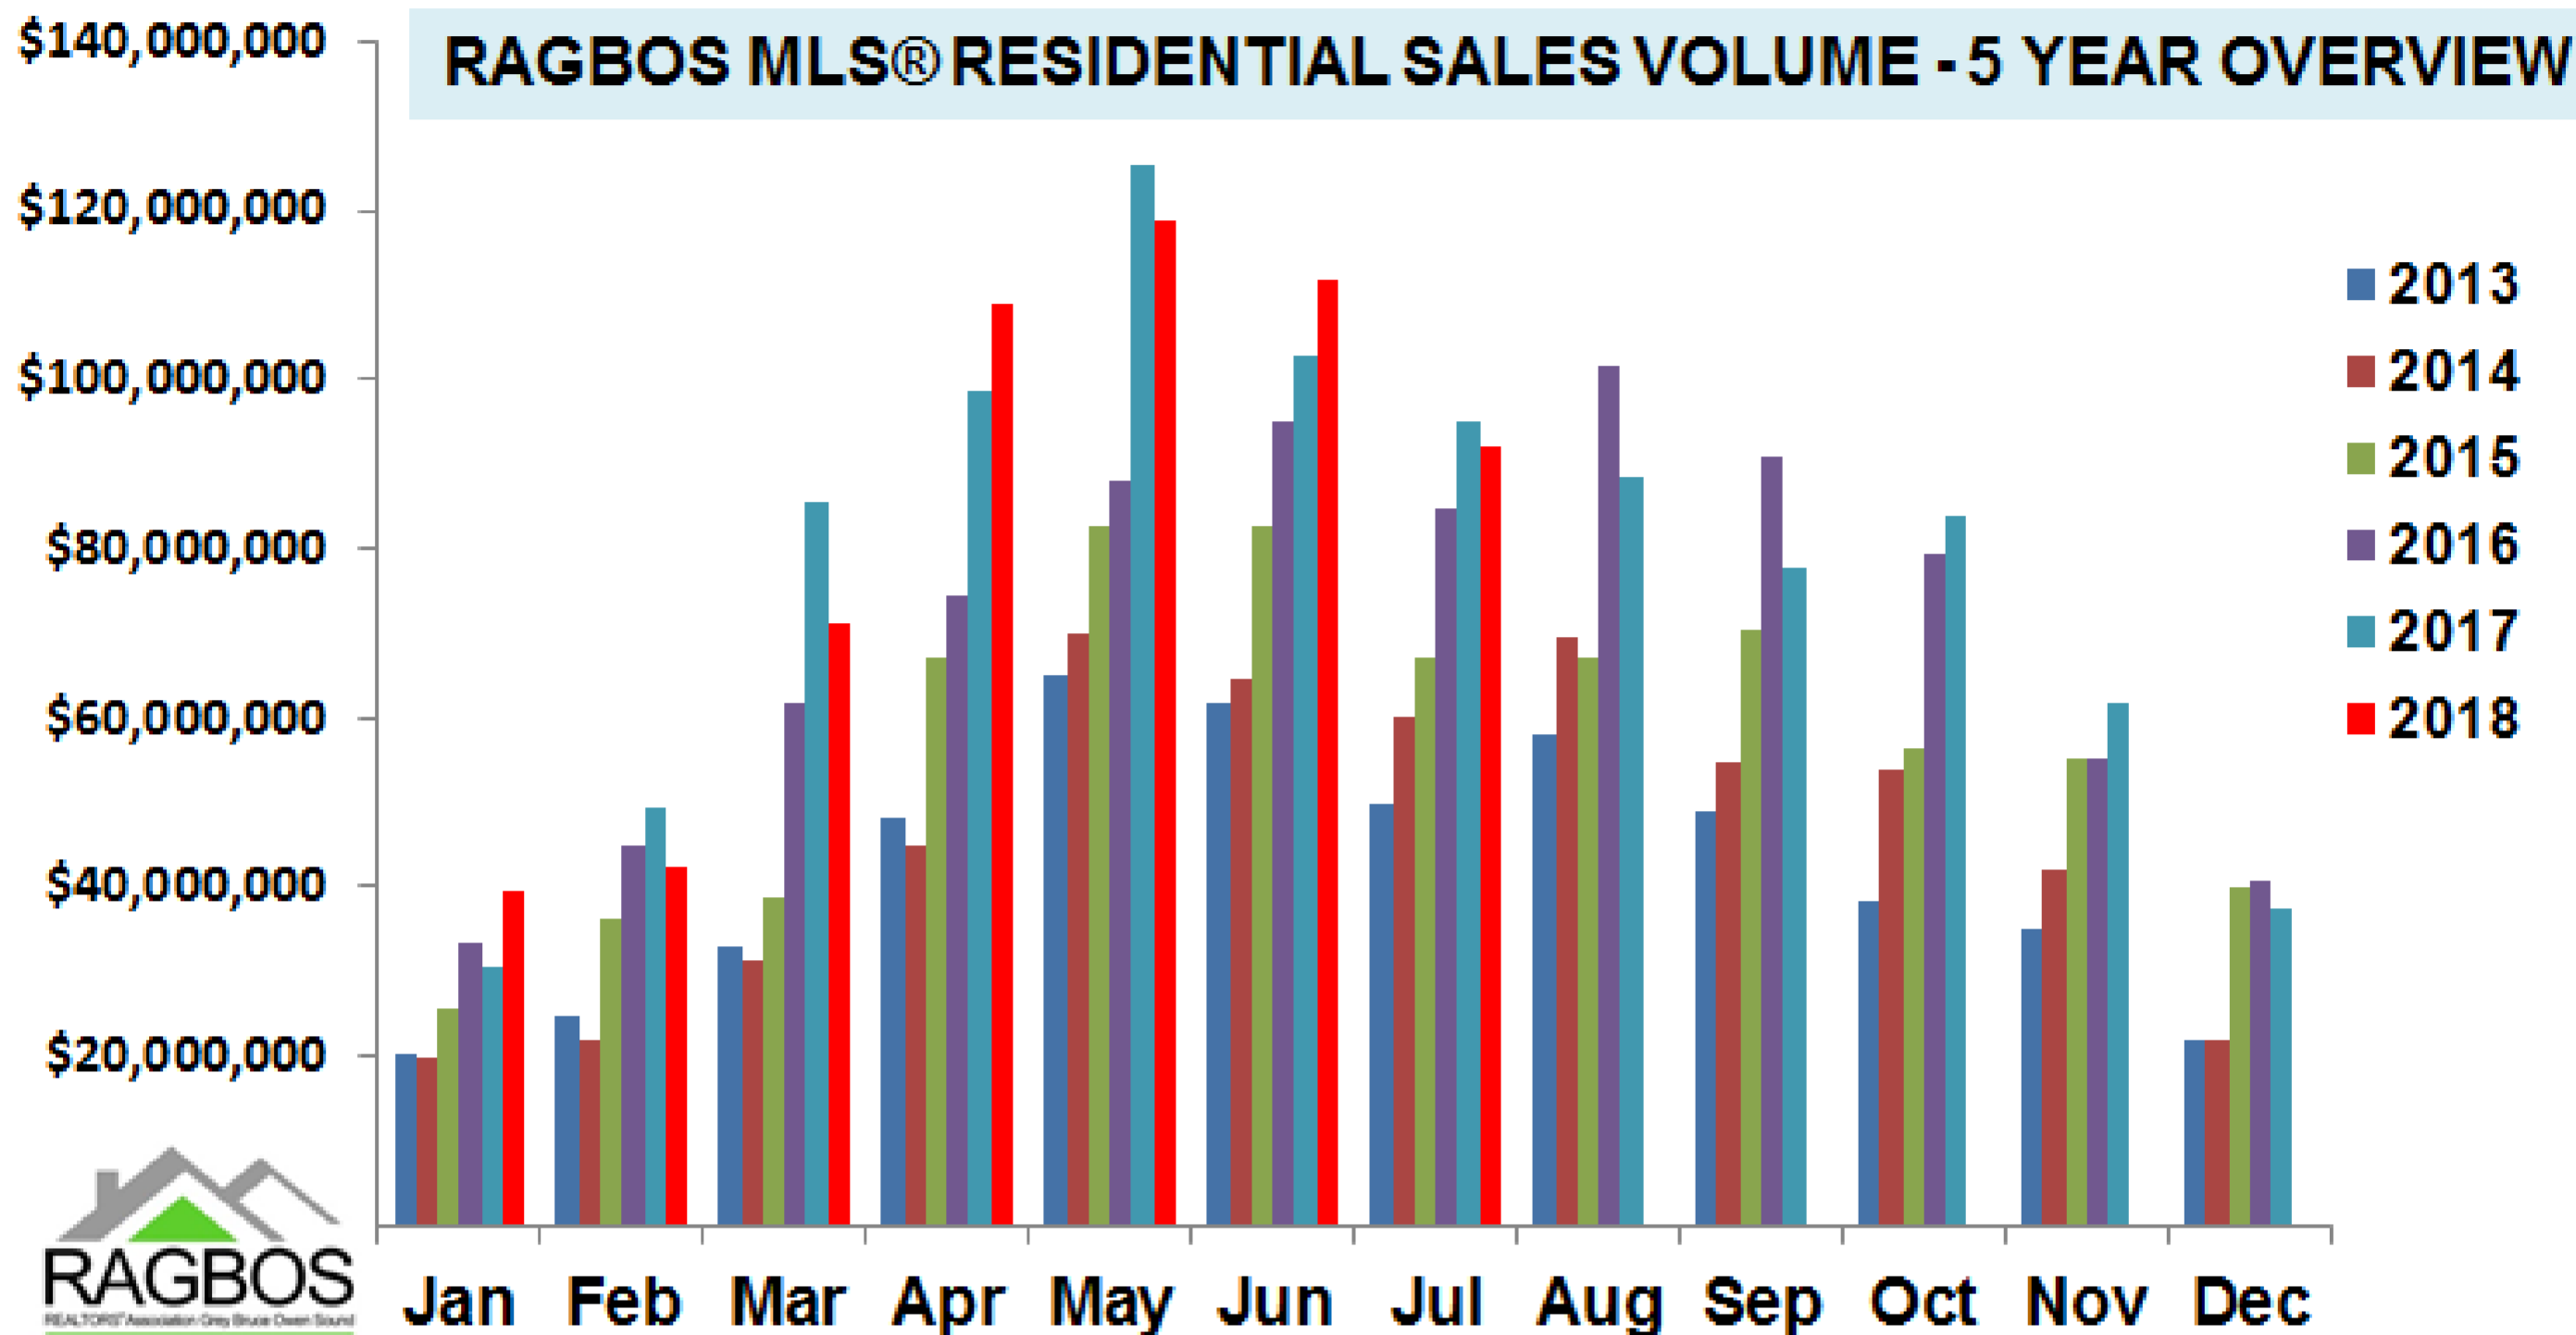

REALTORS® Association Grey Bruce Owen Sound

5 Year Comparison

RAGBOS STATS - JULY 2018

**Please be advised that the data collection methodology for statistics in our releases has changed (as of Dec. 2017) and historical revisions to the data have been applied. Data collection for reports prior to December 2017 was based solely on sales & listings from Members of RAGBOS. Data collection is now currently based on sales and listings in the Grey Bruce Owen Sound (and part of Wellington) regions and incorporates any historical revisions. This provides a more accurate representation of market trends in the region. Stats are reliable but not guaranteed.