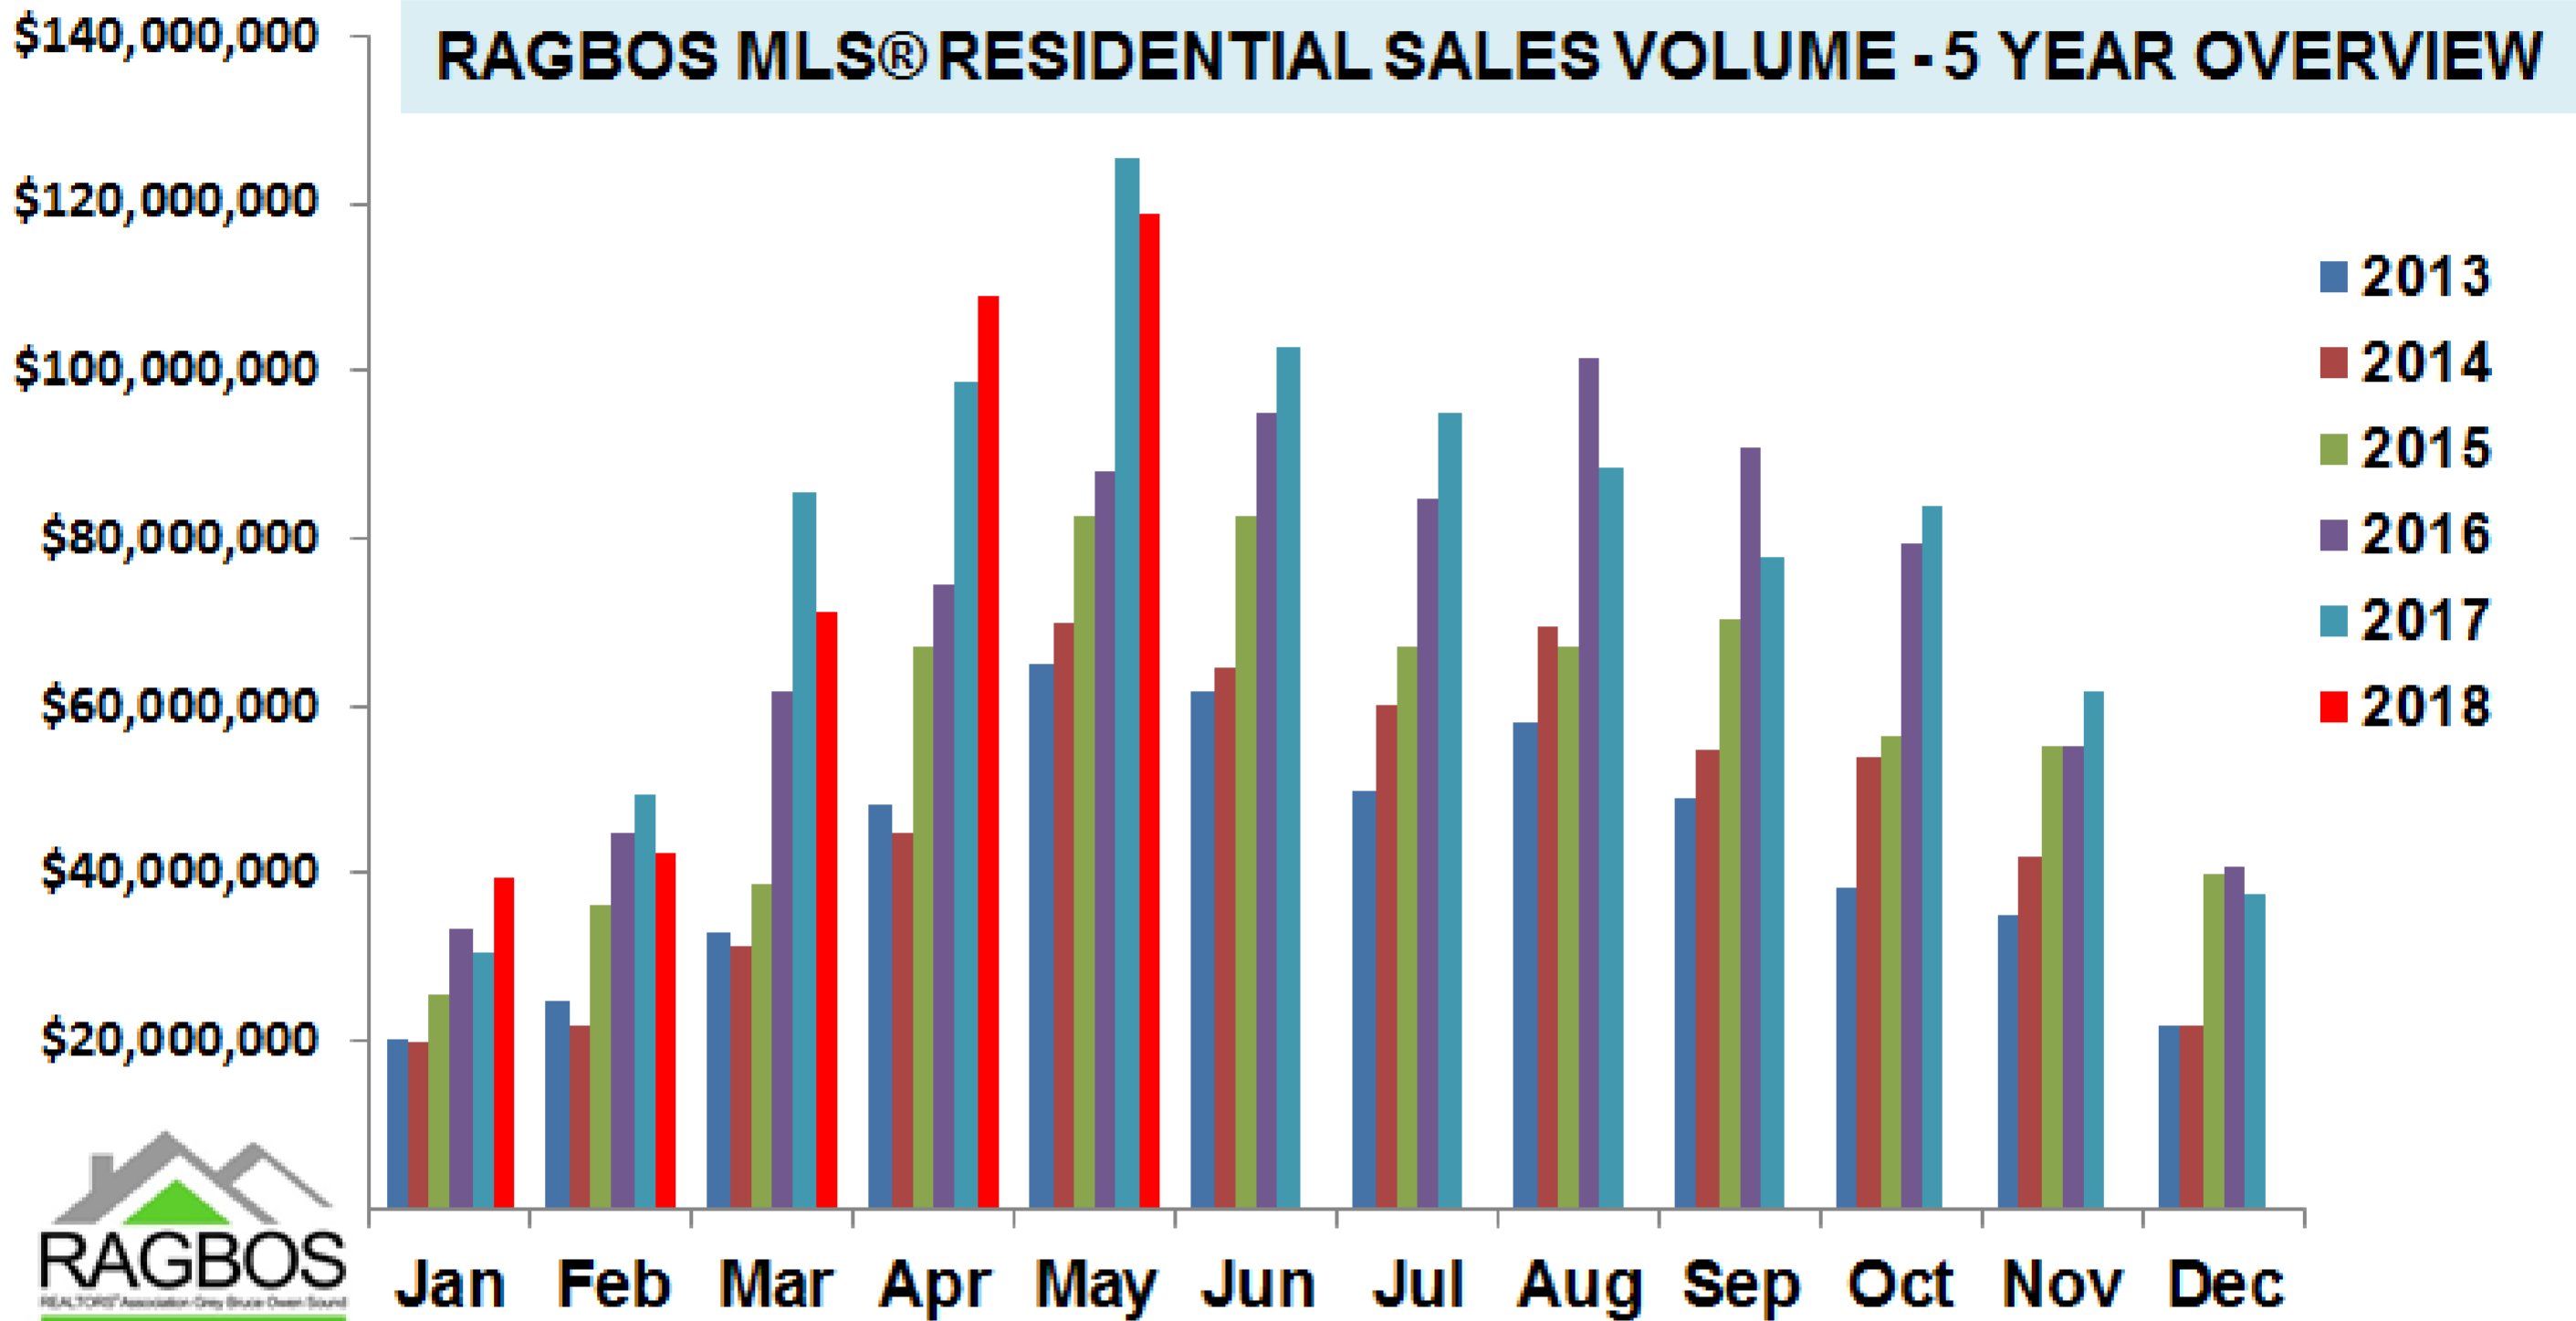

REALTORS® Association Grey Bruce Owen Sound

5 Year Comparison

RAGBOS STATS - MAY 2018

**Please be advised that the data collection methodology for statistics in our releases has changed (as of Dec. 2017) and historical revisions to the data have been applied. Data collection for reports prior to December 2017 was based solely on sales & listings from Members of RAGBOS. Data collection is now currently based on sales and listings in the Grey Bruce Owen Sound (and part of Wellington) regions and incorporates any historical revisions. This provides a more accurate representation of market trends in the region. Stats are reliable but not guaranteed.