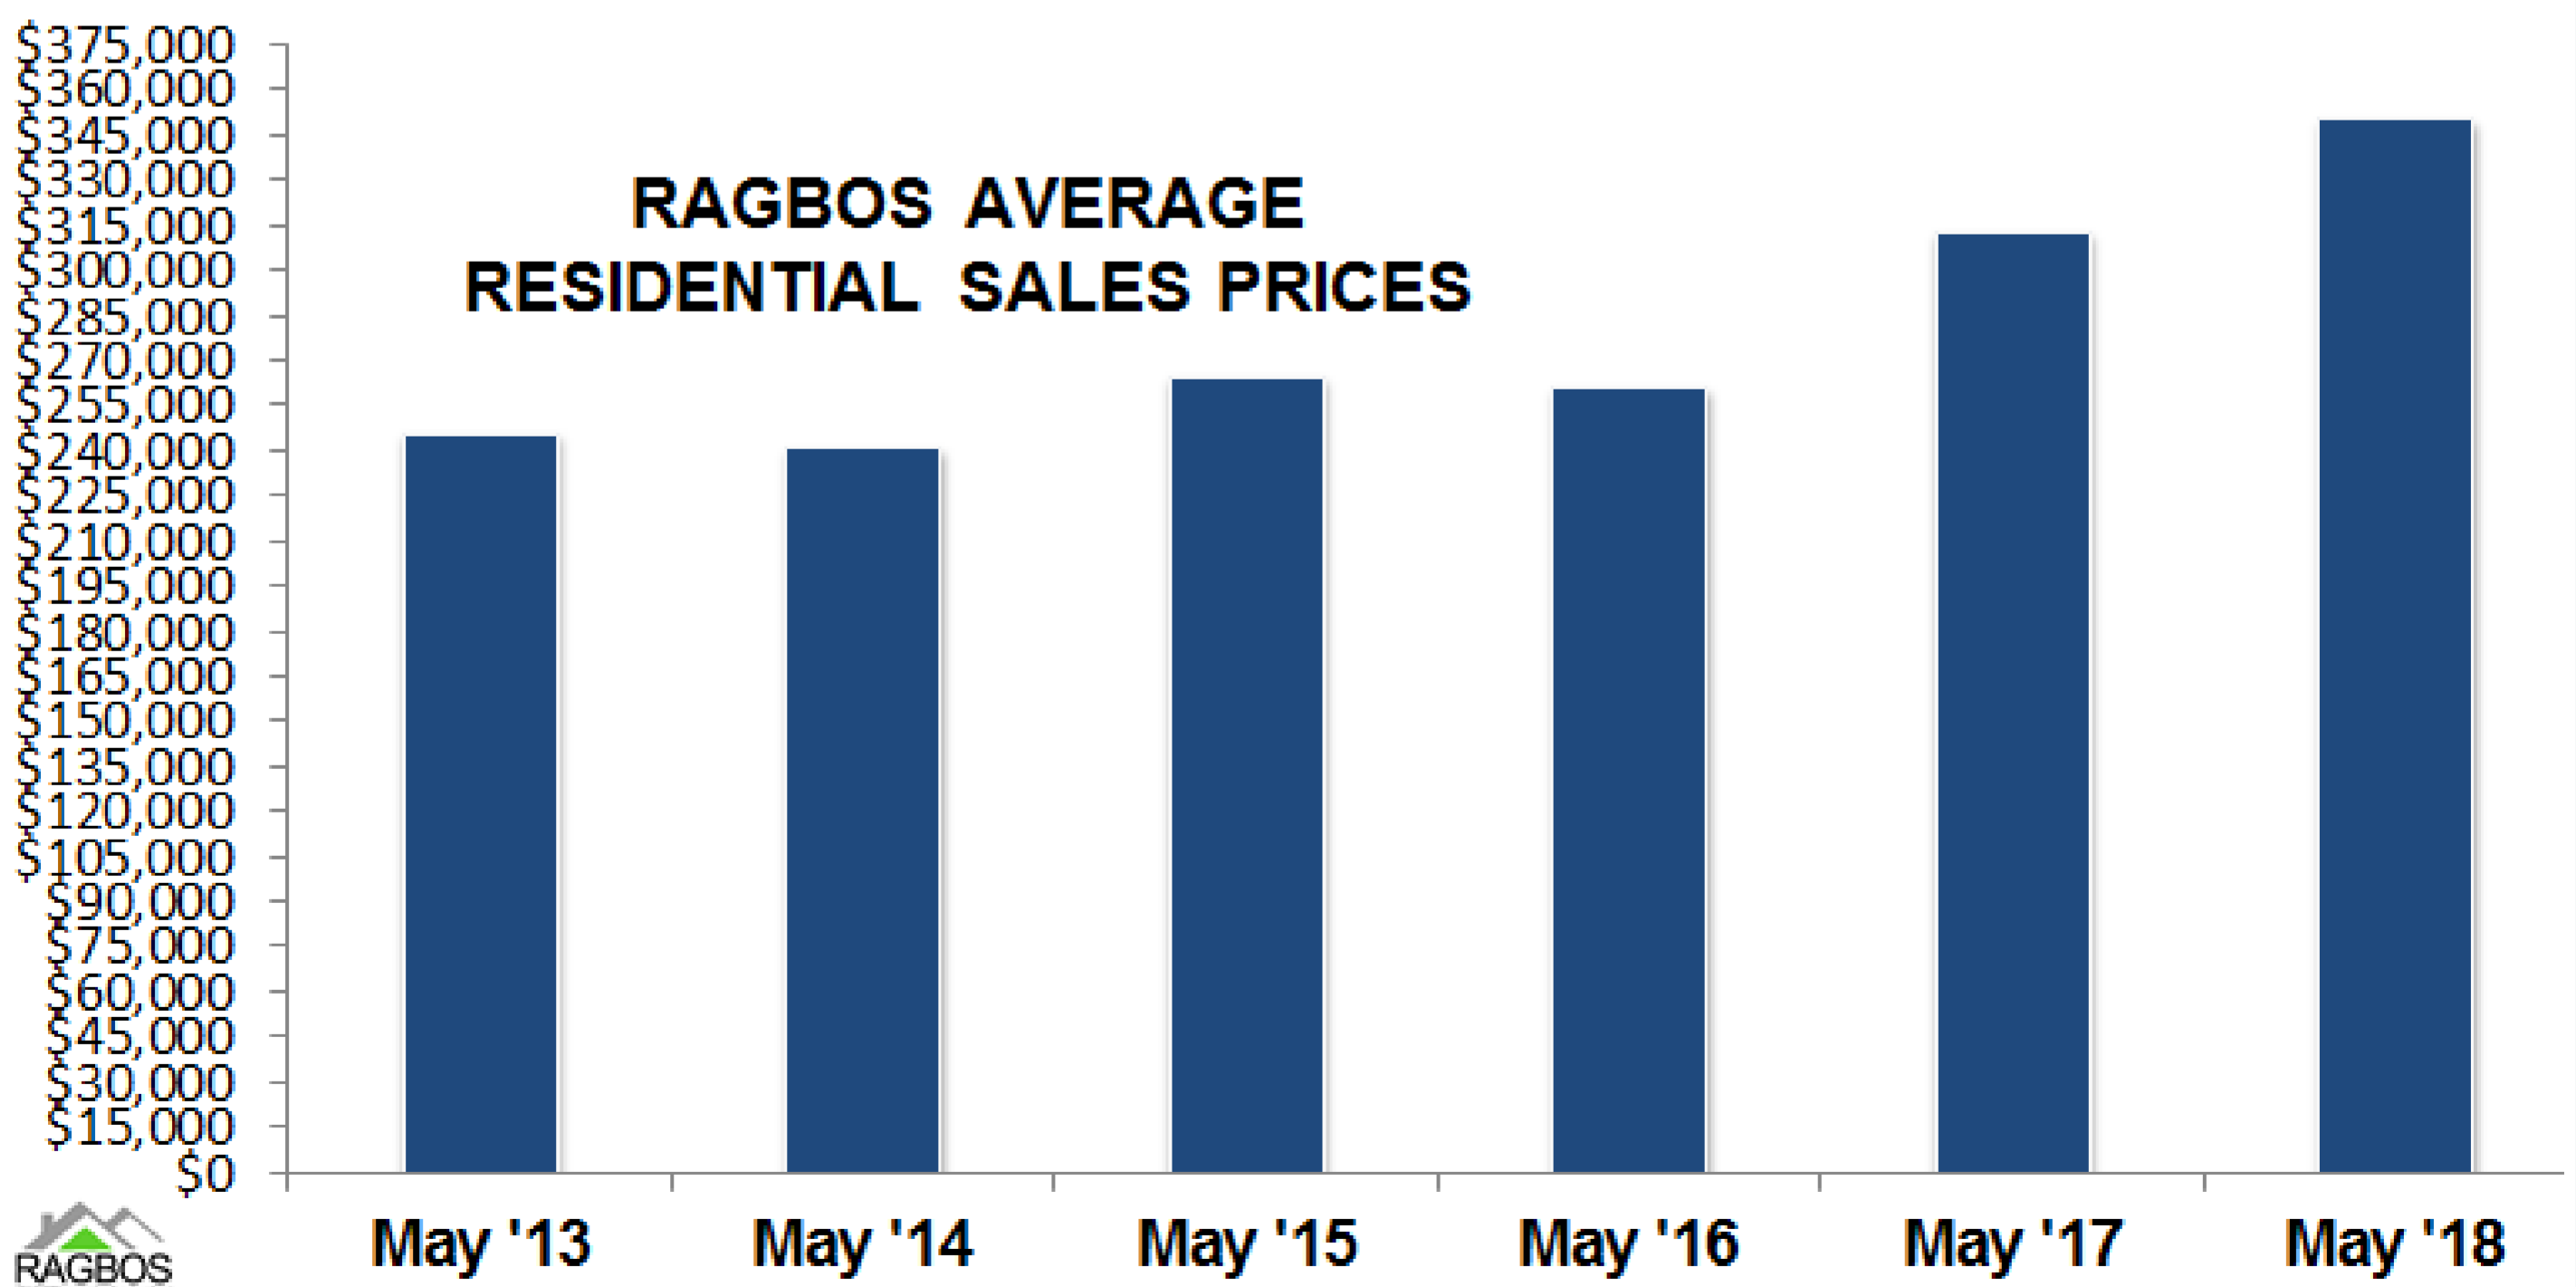

REALTORS® Association Grey Bruce Owen Sound

5 Year Comparison

RAGBOS STATS - MAY 2018

**Please be advised that the data collection methodology for statistics in our releases has changed (as of Dec. 2017) and historical revisions to the data have been applied. Data collection for reports prior to December 2017 was based solely on sales & listings from Members of RAGBOS. Data collection is now currently based on sales and listings in the Grey Bruce Owen Sound (and part of Wellington) regions and incorporates any historical revisions. This provides a more accurate representation of market trends in the region. Stats are reliable but not guaranteed.